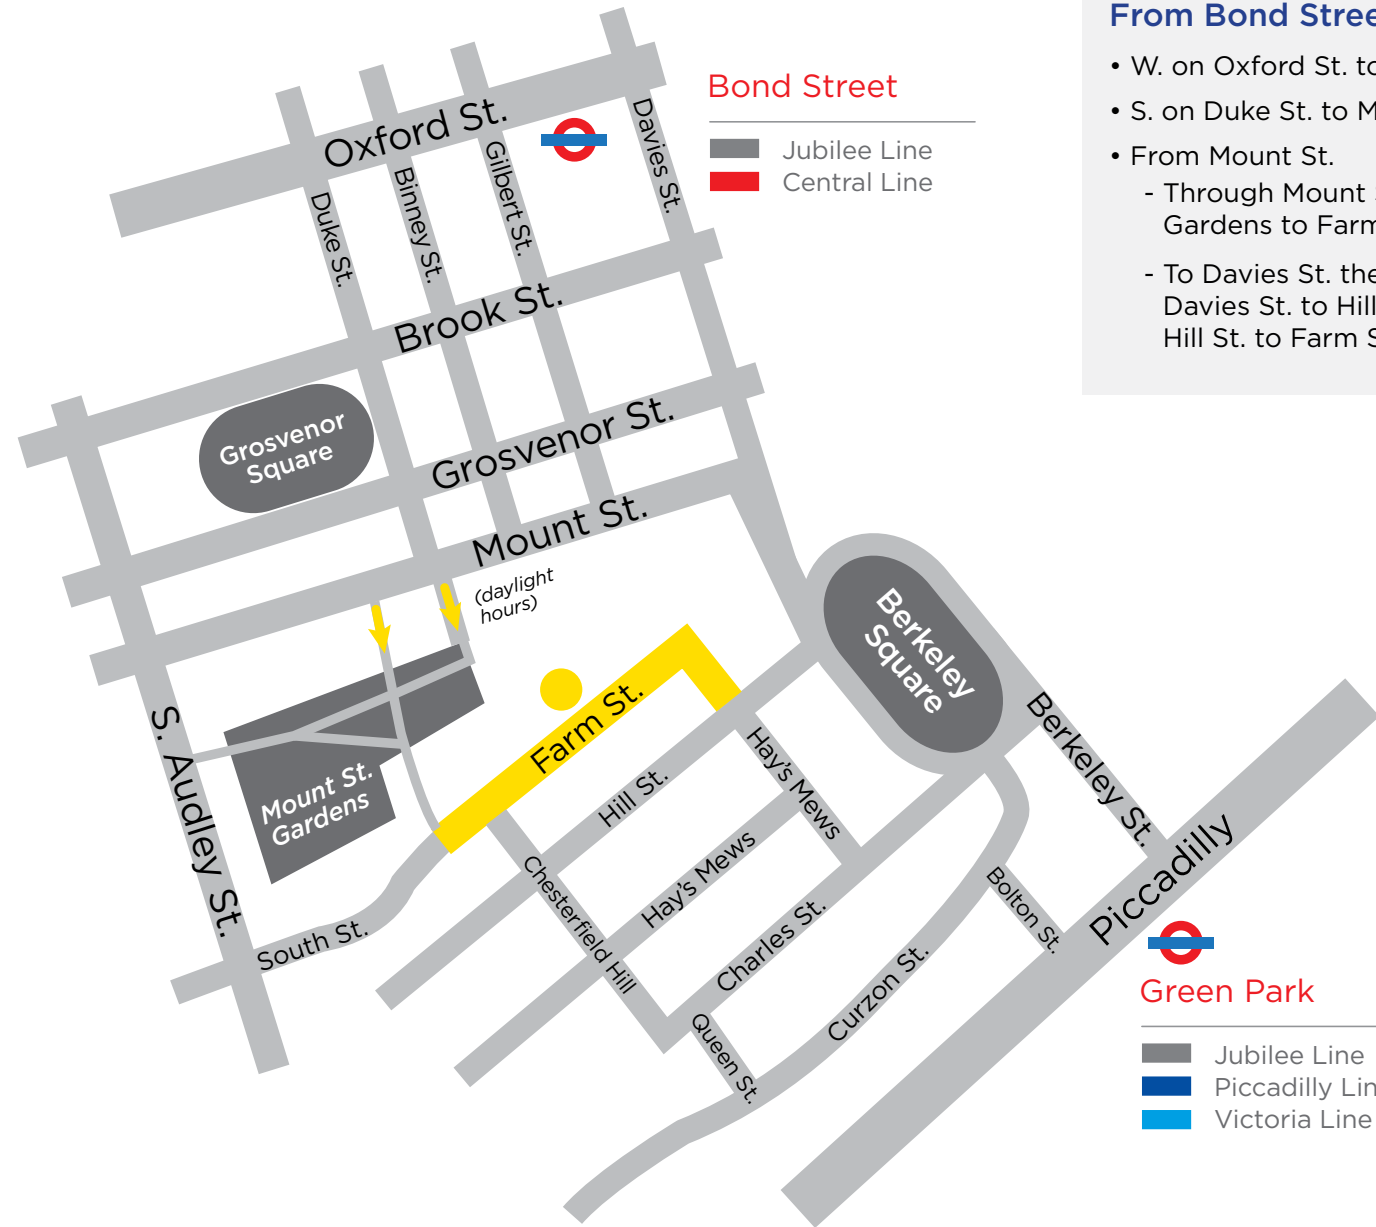

## Directions

### From Green Park Tube

*Via Berkeley Square*

- N. on Berkeley St. to Berkeley Square.
- Left on Charles St.
- Charles St. to Hay's Mews
- Hay's Mews to Farm St.

### From Bond Street Tube

- W. on Oxford St. to Duke St.
- S. on Duke St. to Mount St.
- From Mount St.
  - Through Mount St. Gardens to Farm St.
  - To Davies St. then S. on Davies St. to Hill St. Then Hill St. to Farm St.